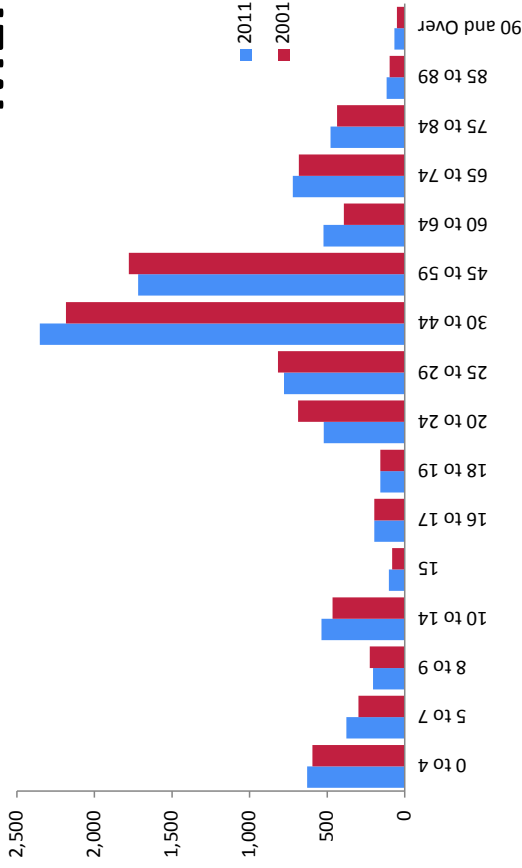

MERTON PARK WARD

Age Structure

9,485
Population has increased by 4%

52.2
People per 10,000m² increased from 50.3

38.4
Average age has increased from 37.9

Employment

73%
Economically Active
proportion has increased by 4%

27%
Economically Inactive
proportion has decreased by 5%

Religious Beliefs

Top 5 Countries of Birth

England
South Africa
Pakistan
Sri Lanka
India

15% increase in 10-14 year olds – largest in the borough

Member of Parliament
Stephen Hammond (CON)
Wimbleton