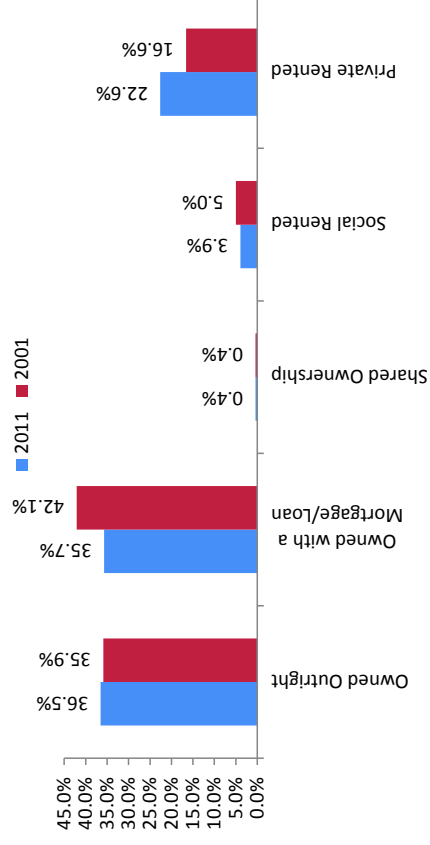

MERTON PARK WARD

Age Structure

9,485
Population has increased by 4%

52.2
People per 10,000m² increased from 50.3

38.4
Average age has increased from 37.9

Employment

73%
Economically Active
proportion has increased by 4%

27%
Economically Inactive
proportion has decreased by 5%

Religious Beliefs

Top 5 Countries of Birth

England
South Africa
Pakistan
Sri Lanka
India

15% increase in 10-14 year olds – largest in the borough

Member of Parliament
Stephen Hammond (CON)
Wimbleton

Highest Level of Qualifications

Top 3 Occupations

Teaching and Educational Professionals
Business, Research and Administrative Professionals
Information Technology and Telecommunications Professionals

House Ownership 2011 v 2001

Councillors

Karin Forbes (MPIR)
John Sargeant (MPIR)
Peter Southgate (MPIR)

Ethnic Group

71%
White population has decreased by 7%

29%
BAME population has increased by 34%