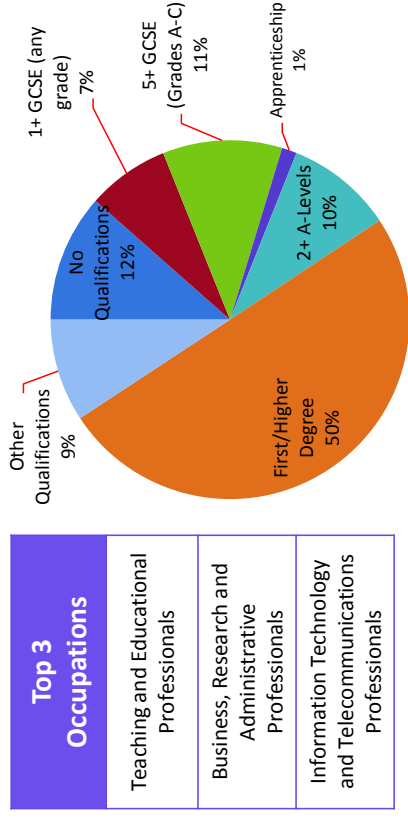

MERTON PARK WARD

Age Structure

9,485
Population has increased by 4%

52.2
People per 10,000m² increased from 50.3

38.4
Average age has increased from 37.9

Employment

73%
Economically Active
proportion has increased by 4%

27%
Economically Inactive
proportion has decreased by 5%

Religious Beliefs

Top 5 Countries of Birth

England
South Africa
Pakistan
Sri Lanka
India

15% increase in 10-14 year olds – largest in the borough

Member of Parliament
Stephen Hammond (CON)
Wimbleton

Highest Level of Qualifications

Top 3 Occupations

Teaching and Educational Professionals
Business, Research and Administrative Professionals
Information Technology and Telecommunications Professionals

House Ownership 2011 v 2001

Councillors

Karin Forbes (MPIR)
John Sargeant (MPIR)
Peter Southgate (MPIR)

Ethnic Group

71%
White population has decreased by 7%

29%
BAME population has increased by 34%