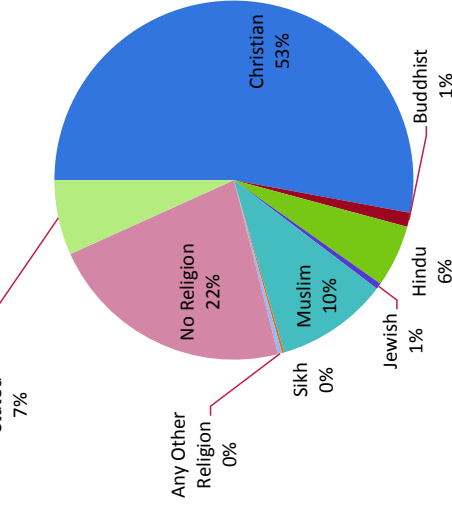

MERTON PARK WARD

Age Structure

9,485
Population has increased by 4%

52.2
People per 10,000m² increased from 50.3

38.4
Average age has increased from 37.9

Employment

73%
Economically Active
proportion has increased by 4%

27%
Economically Inactive
proportion has decreased by 5%

Religious Beliefs

Top 5 Countries of Birth

England
South Africa
Pakistan
Sri Lanka
India

15% increase in 10-14 year olds – largest in the borough

Member of Parliament
Stephen Hammond (CON)
Wimbleton

Highest Level of Qualifications

Top 3 Occupations

Teaching and Educational Professionals
Business, Research and Administrative Professionals
Information Technology and Telecommunications Professionals

House Ownership 2011 v 2001

Councillors

Karin Forbes (MPIR)
John Sargeant (MPIR)
Peter Southgate (MPIR)

Ethnic Group

71%
White population has decreased by 7%

29%
BAME population has increased by 34%